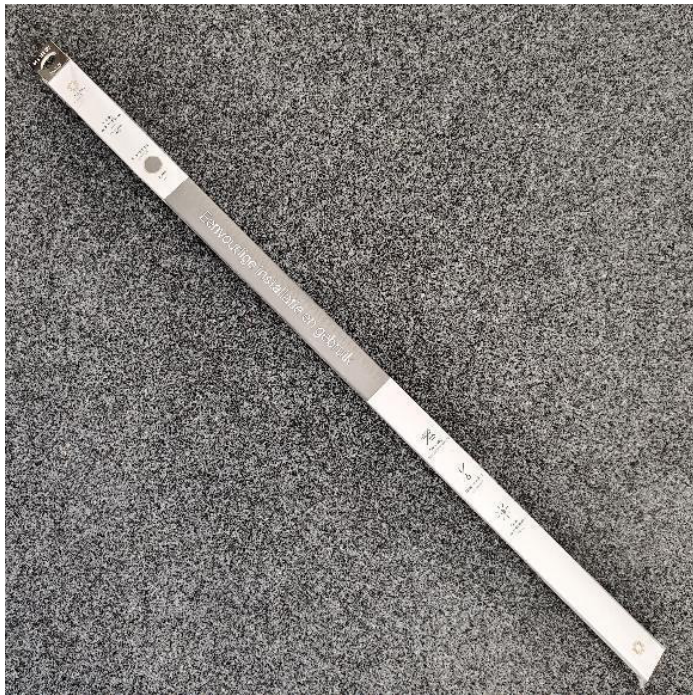

彩盒包装 Color Box Package

您可以定制任何包装，我们工厂有专业的美工为您服务。

You can customize any packaging, and our factory has professional art designing it for you.

你提出想法，我们来帮助你实现它。

You propose an idea, we will help you achieve it.