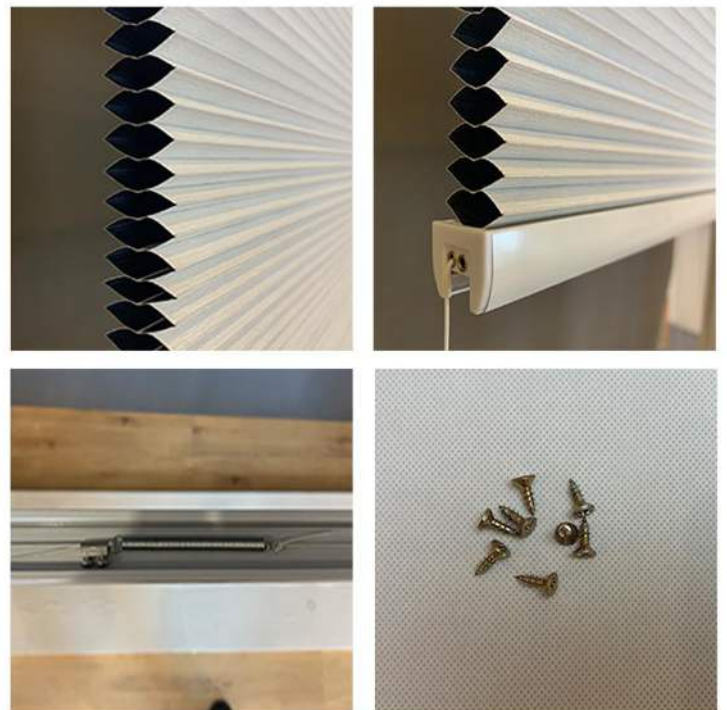

提拉蜂巢帘细节图 EZ-lift honeycomb shade