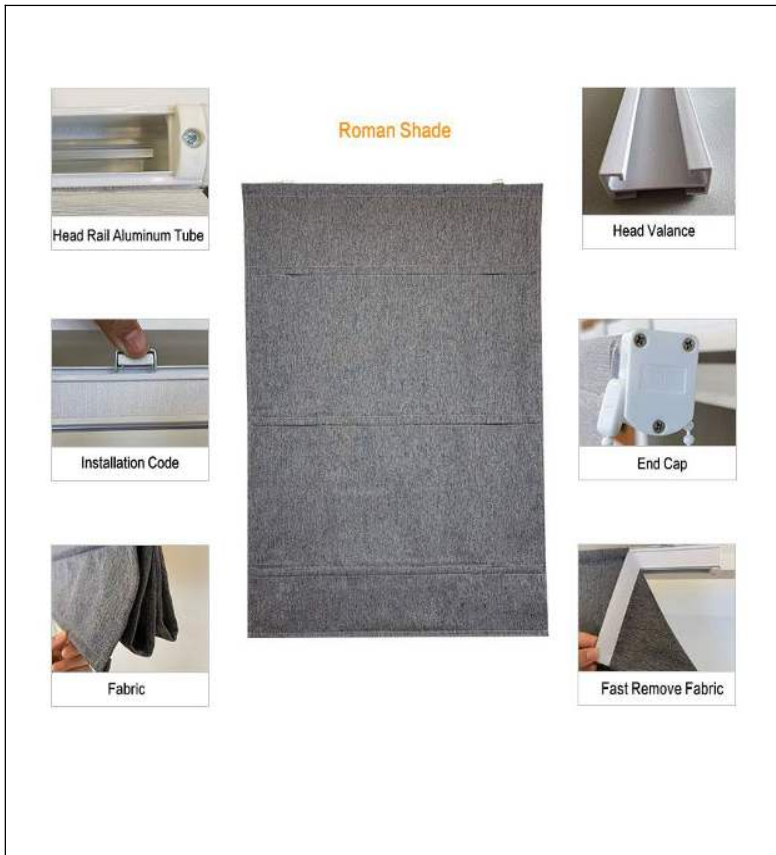

罗马帘 Roman shade

- 我们常规生产的两种罗马帘类型 The two types of Roman shade that we usually produce: